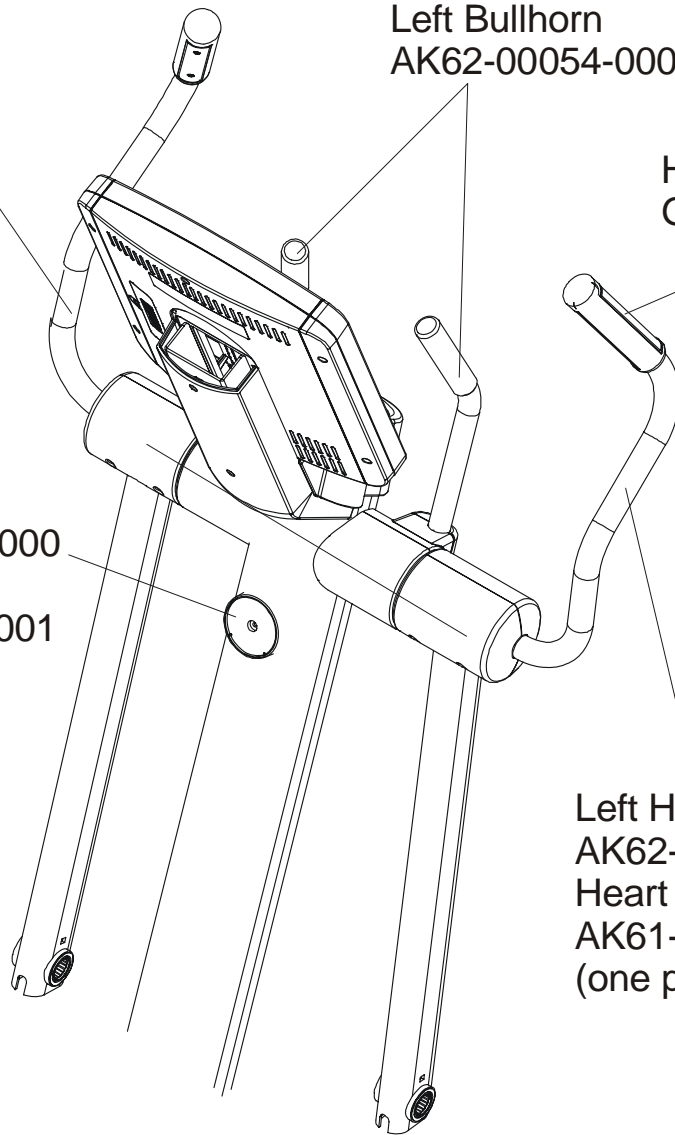

UNLABELED PARTS	
DESCRIPTION	PART NO.
PLATE: DRIVEFRAME; CLAMP B	0K62-01104-0000
KIT: SERV; PLUG-IN; 230/50 CON BM	GK62-00002-0021
CARD: WARRANTY COMMERCIAL +	MO51-00K62-A107

	Page
CONSOLE SUPPORT & DEADSHAFT COVERS.....	4
HANDLEBARS AND BULLHORNS	5
CONSOLE AND RELATED COMPONENTS.....	6
UPPER FRAME HARDWARE	8
ROCKER ARMS AND PEDAL LEVERS	8
CRANK COVER AND LOWER CAPS	10
LOWER FRAME SHROUDS AND HARDWARE.....	11
PEDAL LEVER COMPONENTS	12
PCB, BATTERY, REED SWITCH & BRACKET	13
BEARING-INSERT ASSEMBLY	14
CRANK ARM PULLEY ASSEMBLY.....	15
DRIVE MODULE	16
DRIVE MODULE HARDWARE	17
CABLES.....	18

S/N AXB100000 and up

Right Handlebar
AK62-00086-0000

*Right Bullhorn
AK62-00053-0001
Left Bullhorn
AK62-00054-0001

HR Sensor Kit
GK20-00002-0005

Medallion Bug
AK58-00245-0000
Bug Adaptor
0K62-01034-0001

Left Handlebar
AK62-00087-0000
Heart Rate Cable
AK61-00051-0001
(one per handlebar)

*Right Bullhorn Assembly consists of: AK62-00057-0001 Bullhorn,
0K62-01136-0000 Grip and 0K62-01199-0000 Gasket
Left Bullhorn Assembly consists of: AK62-00058-0001 Bullhorn,
0K62-01136-0000 Grip and 0K62-01199-0000 Gasket